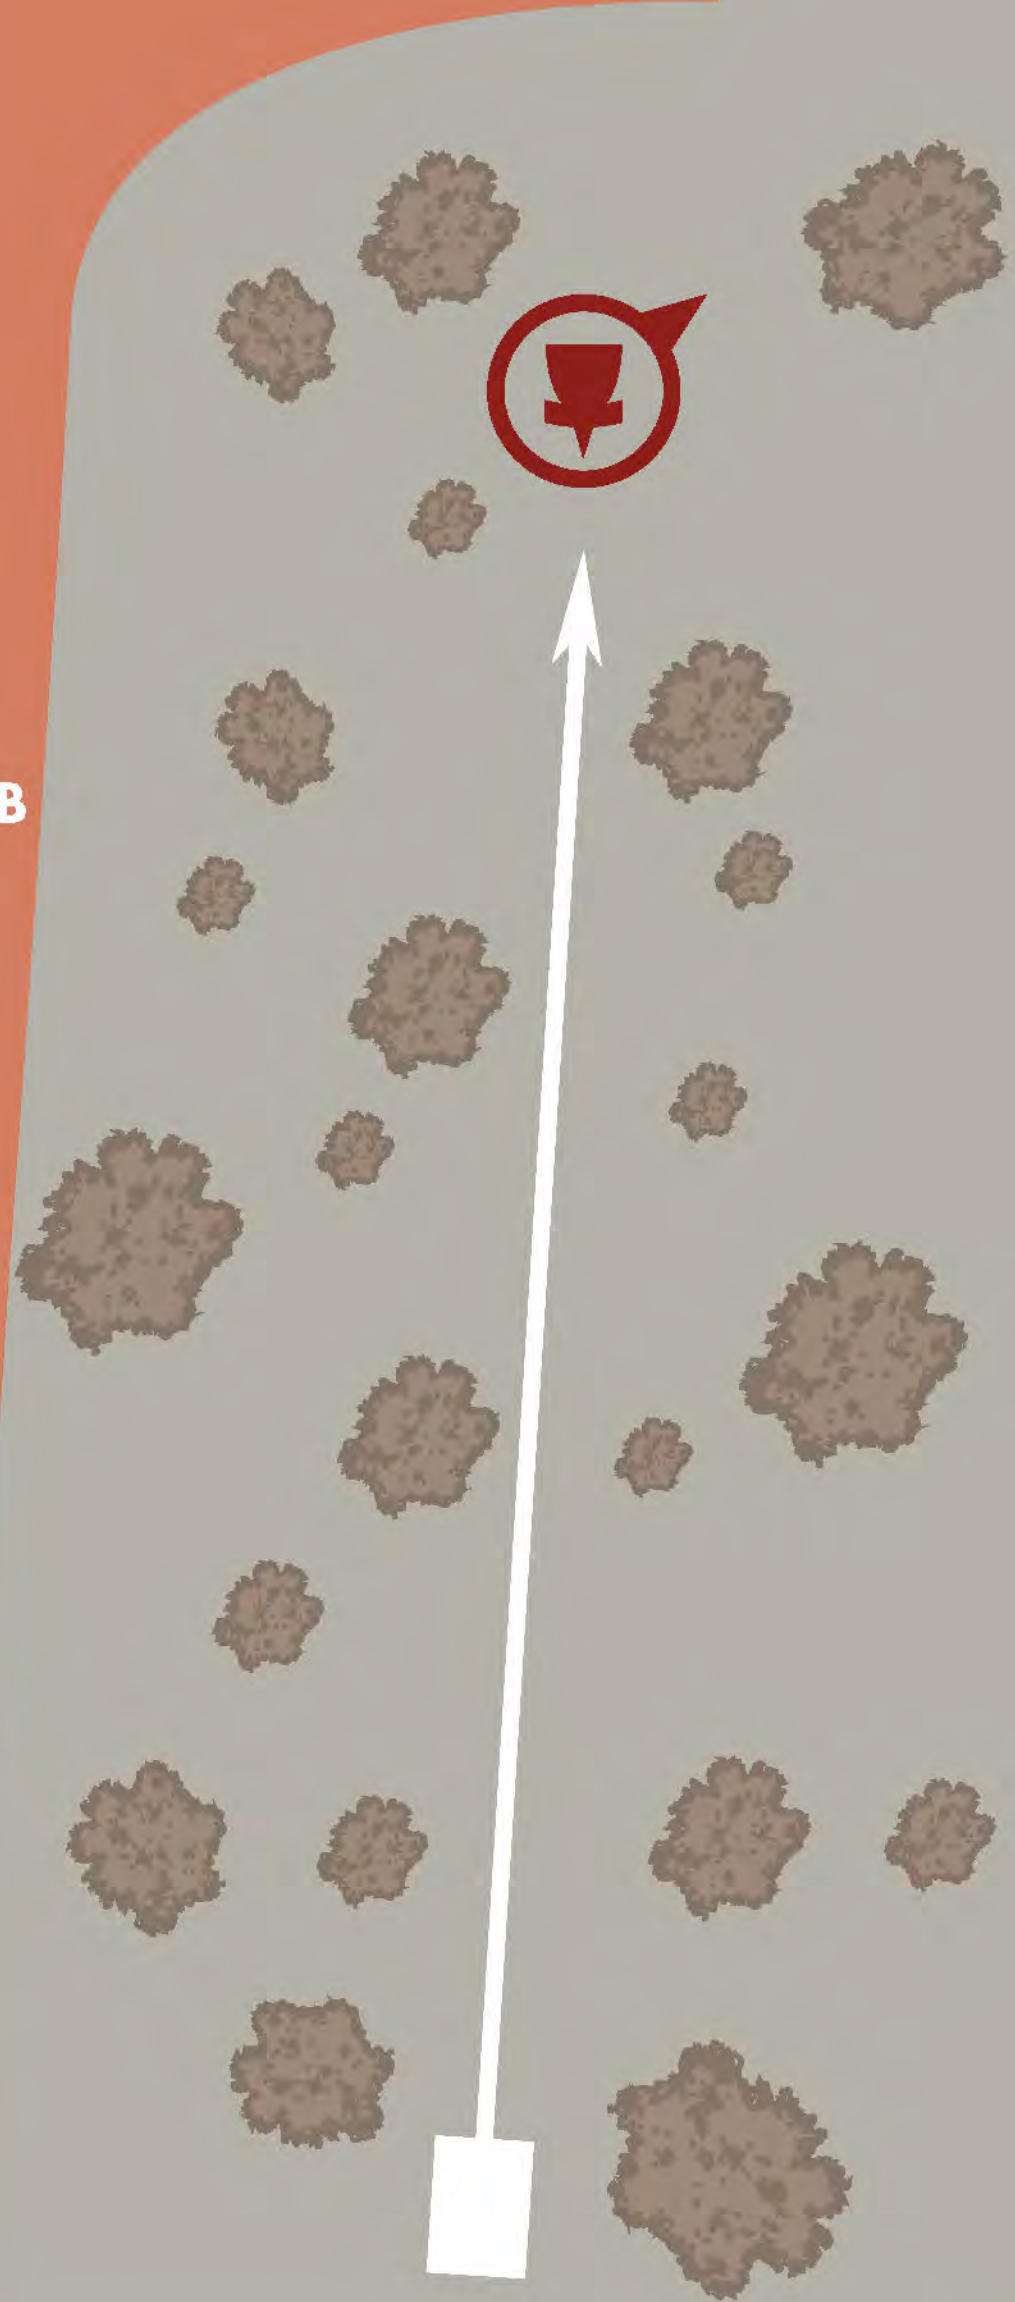

1

RED MOUNTAIN
SOUTH DISC GOLF COURSE

PAR 3
PRO
414 FT

PAR 3
AM
349 FT

Sidewalk right, painted line left & beyond is OB. Group of trees surrounded by pink paint is a Mandatory Relief Area. (Players must play from the last place they were in bounds with NO Penalty, 806.04).

2

PAR 3
PRO & AM
276 FT

OB

OB

OB

Painted line left, past basket
and beyond are OB.

OB

3