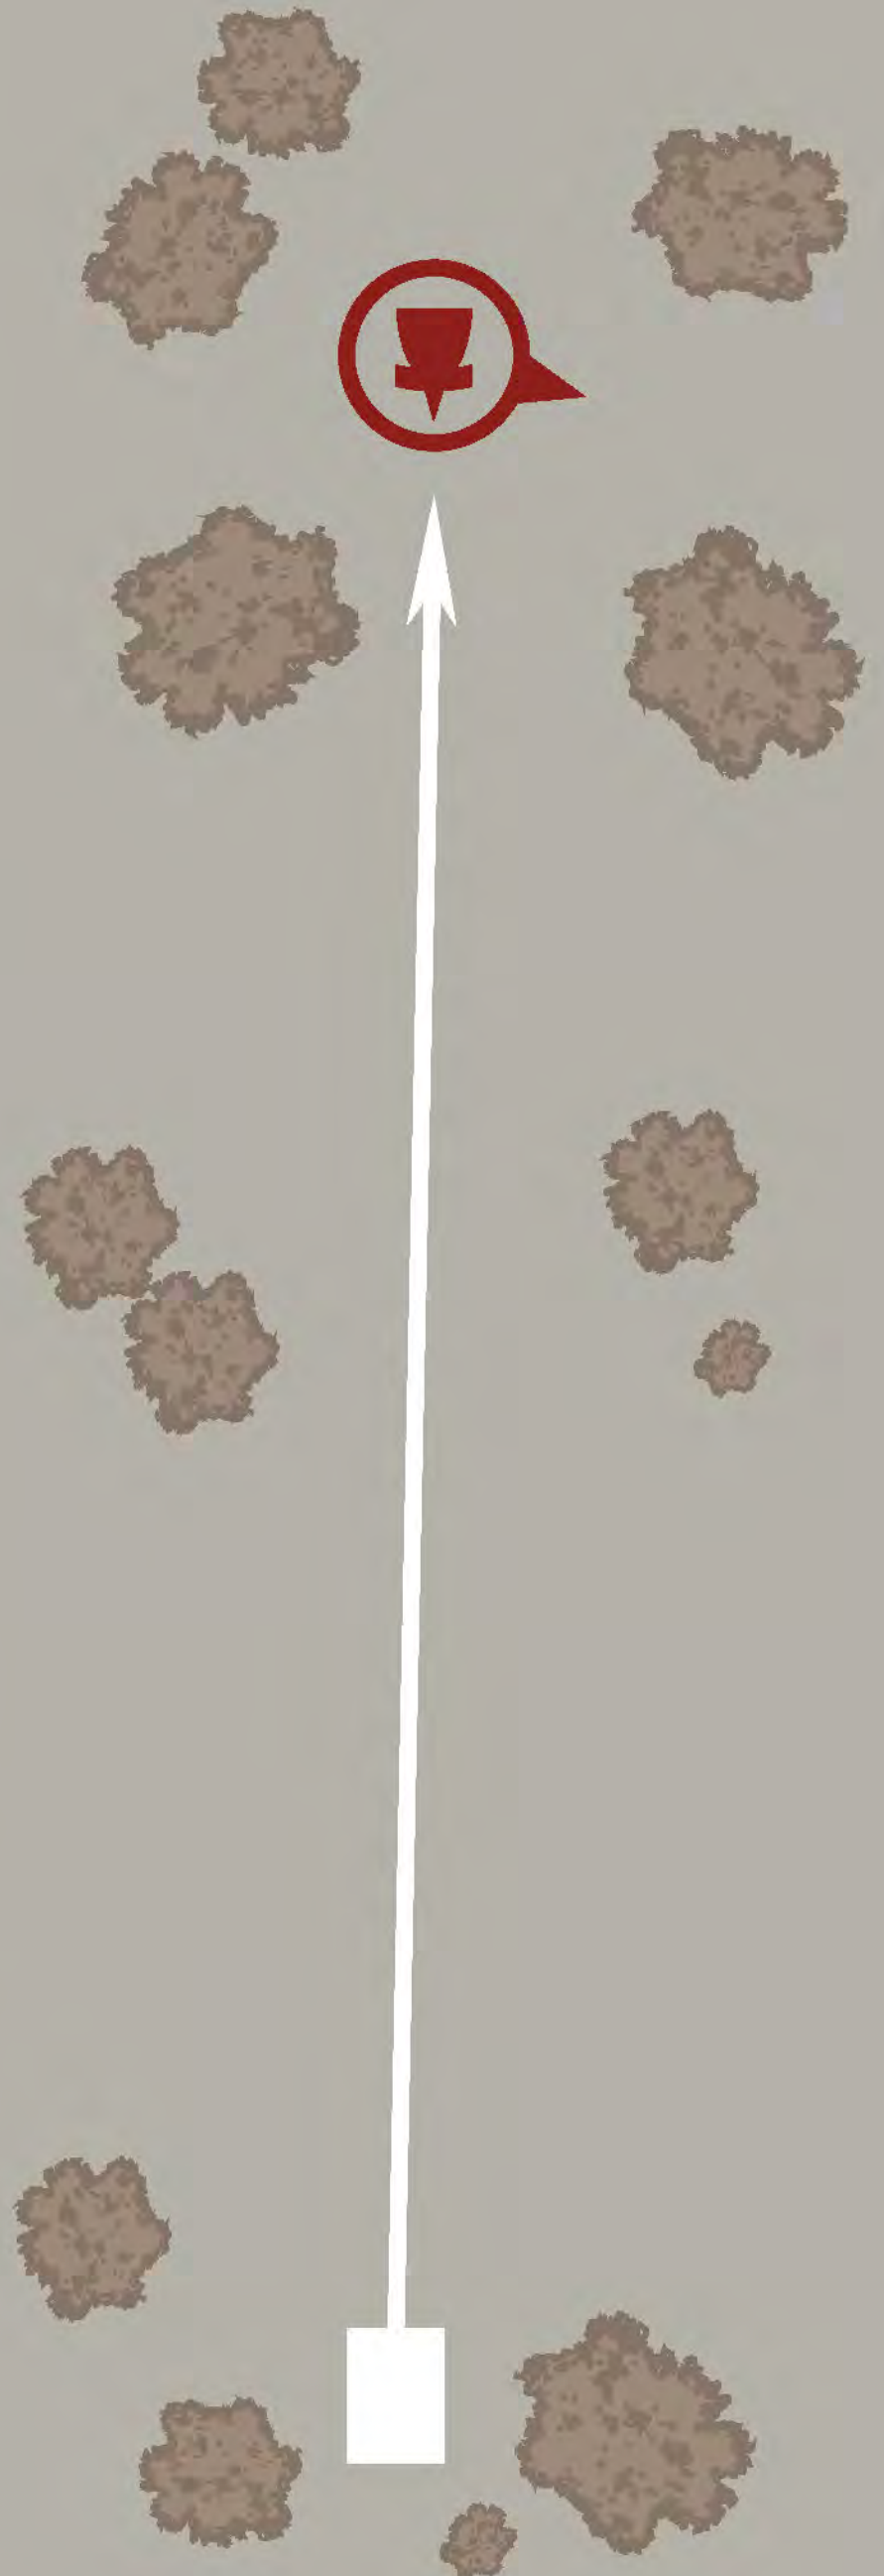

1

RED MOUNTAIN
SOUTH DISC GOLF COURSE

PAR 3
PRO
414 FT

PAR 3
AM
349 FT

Sidewalk right, painted line left & beyond is OB. Group of trees surrounded by pink paint is a Mandatory Relief Area. (Players must play from the last place they were in bounds with NO Penalty, 806.04).

OB PRO
ONLY

OB PRO
ONLY

OB PRO
ONLY

Painted line left, right and past basket
and beyond are OB.
*AM - NO OB

7

PAR 5
PRO
951 FT

PAR 3
AM
391 FT

PRO - Painted line right and beyond is OB.
*AM - NO OB

OB

OB

OB

Fenceline right and beyond is OB.
(straight line between posts)

10

PAR 3
PRO & AM
360 FT

No Out of Bounds

11

PAR 3
PRO & AM
346 FT

No Out of Bounds

12

PAR 3
PRO & AM
400 FT

OB

OB

OB

Fenceline right, past basket
and beyond is OB.