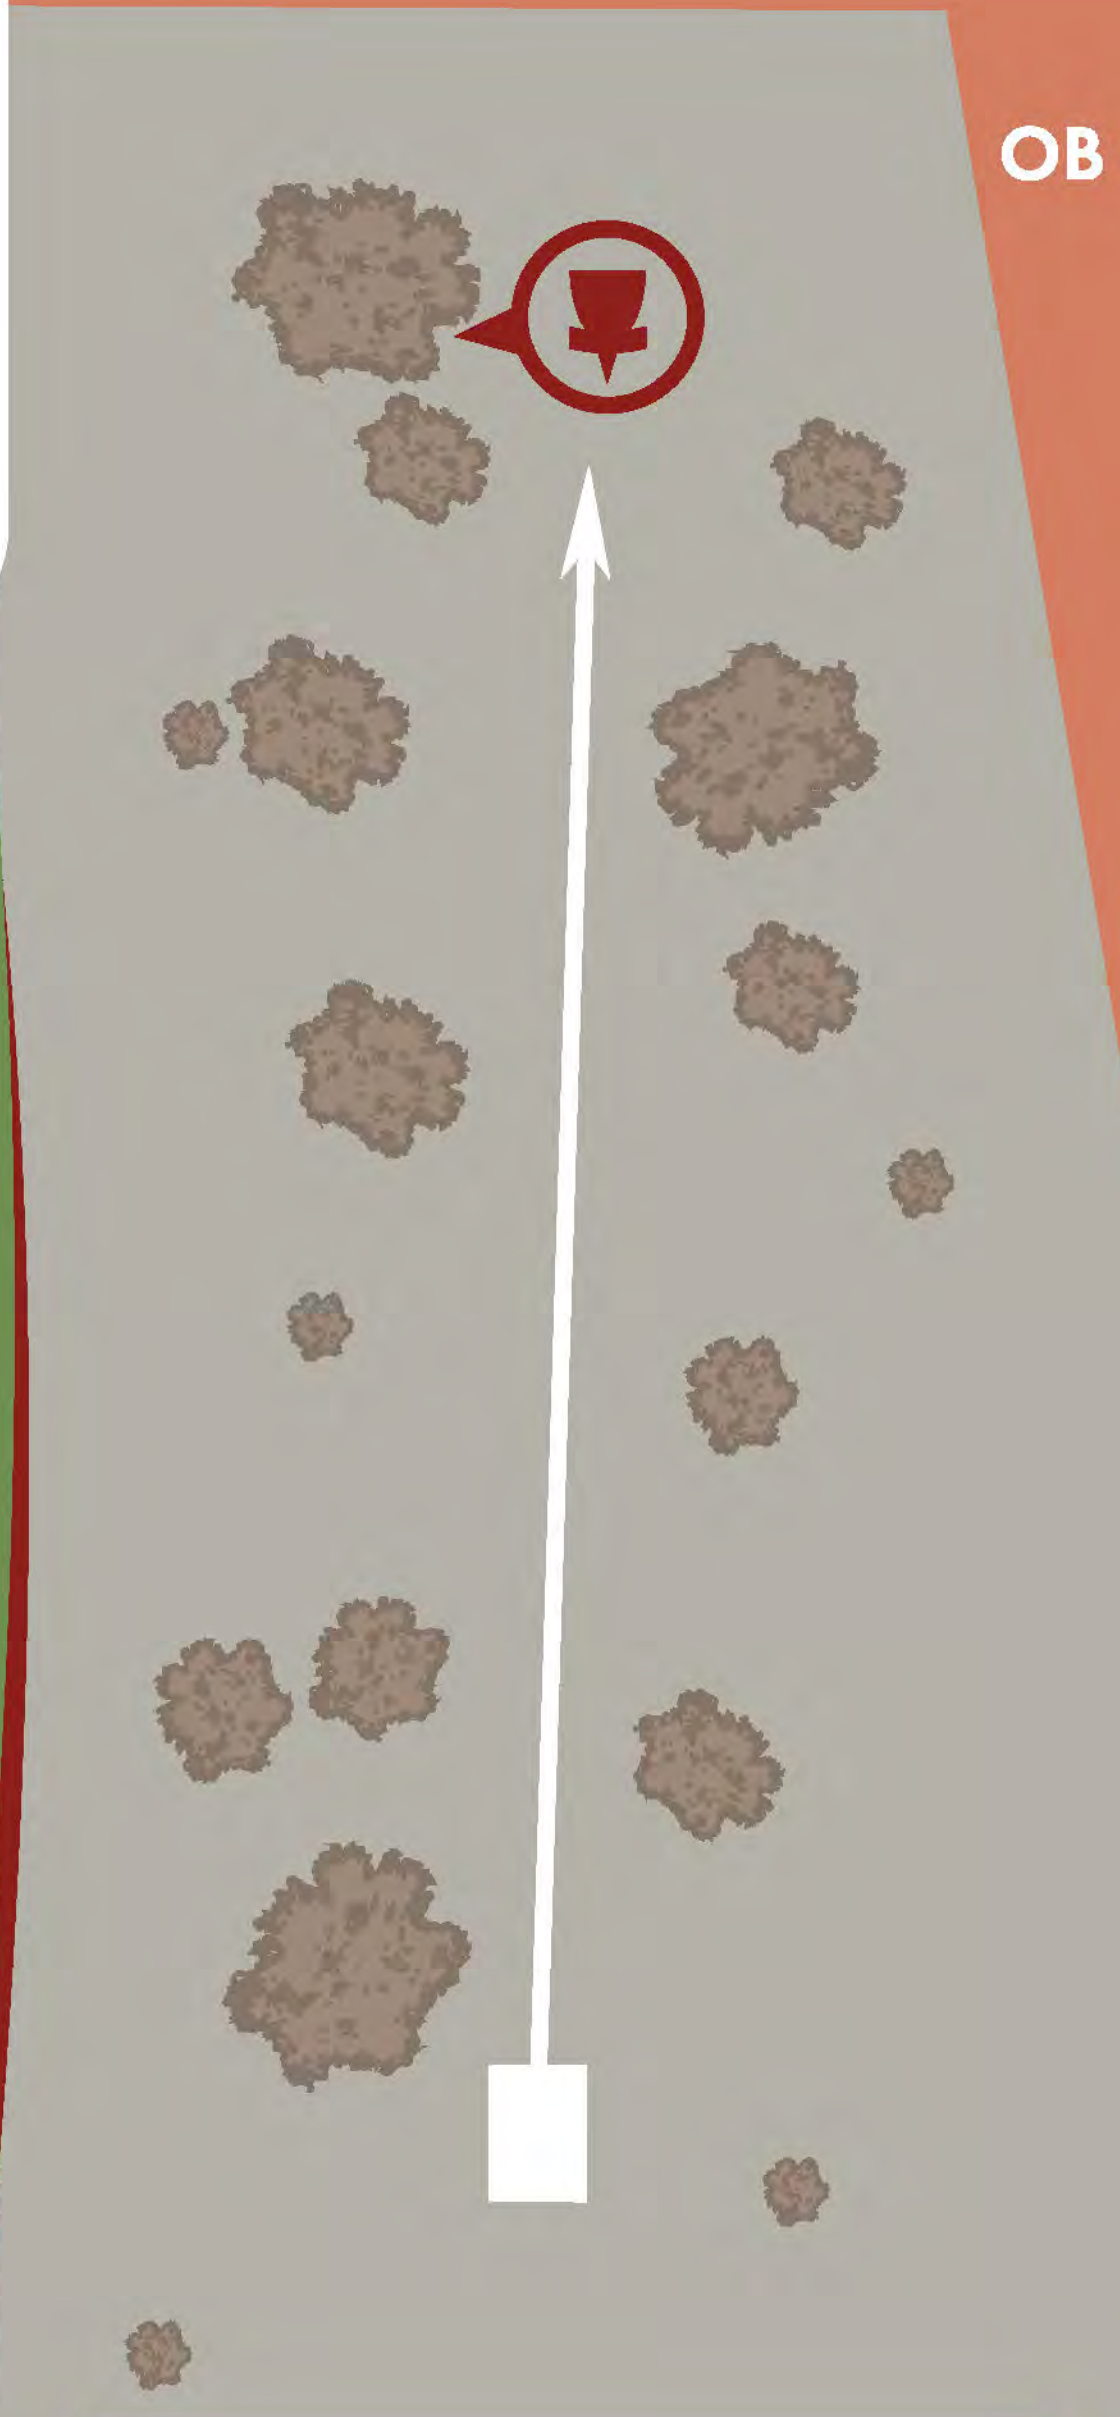

OB PRO
ONLY

OB PRO
ONLY

OB PRO
ONLY

Painted line left, right and past basket
and beyond are OB.
*AM - NO OB

7

PAR 5
PRO
951 FT

PAR 3
AM
391 FT

PRO - Painted line right and beyond is OB.
*AM - NO OB

No Out of Bounds

16

PAR 4
PRO & AM
510 FT

OB

OB

OB

Curb line right, past basket
and beyond is OB.

17

PAR 4
PRO
580 FT

PAR 3
AM
397 FT

OB

OB

OB

OB

LIGHT POLE

OB

DZ

MANDO left of marked light pole.
Missed mando, proceed to DZ +1.
Curb line right and beyond is OB

18

PAR 3
PRO & AM
391 FT

Sidewalk right, painted line left, and beyond OB.
Groups of trees surrounded by pink paint is a
Mandatory Relief Area. (Players must play from the last
place they were in bounds with NO Penalty, 806.04).