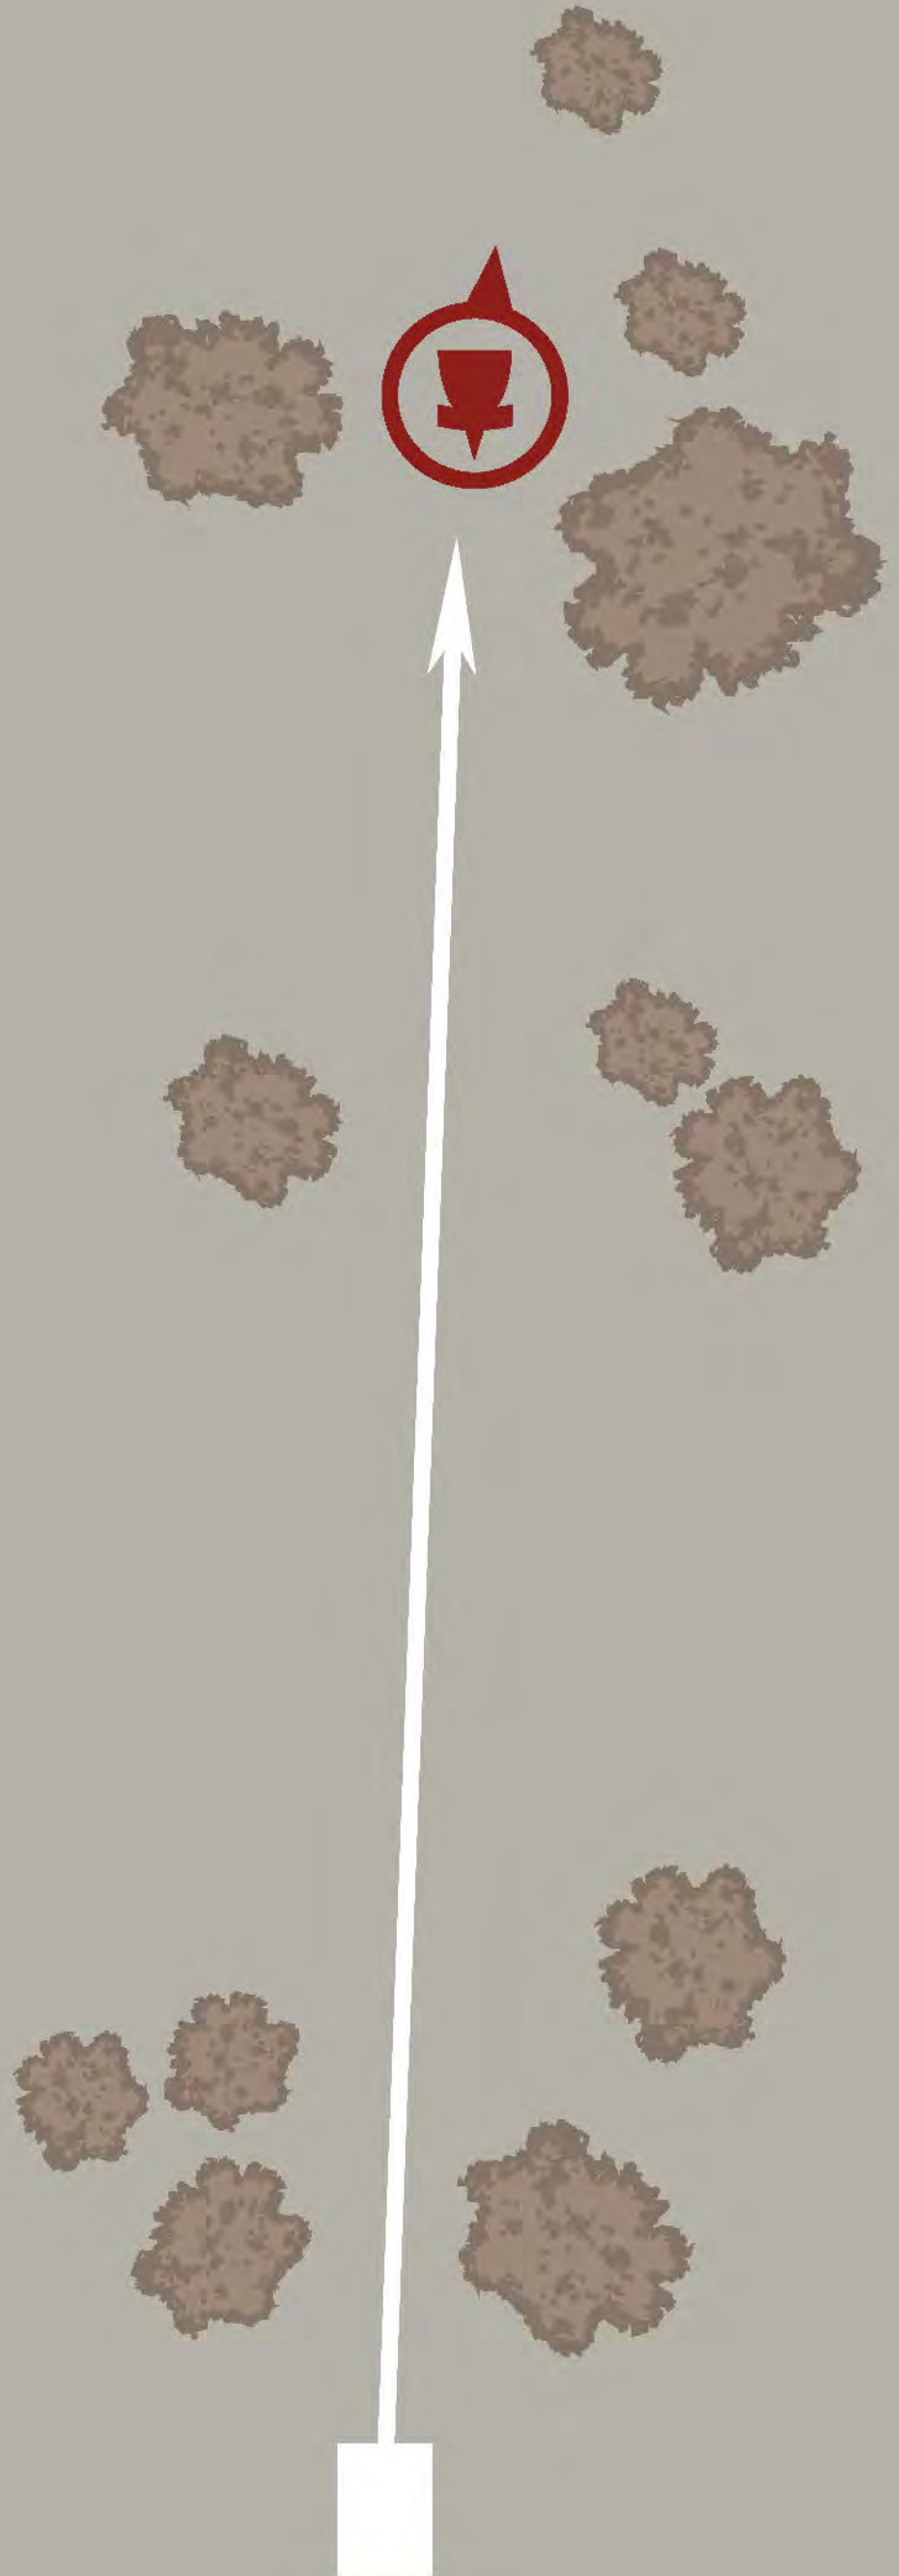

1

RED MOUNTAIN
SOUTH DISC GOLF COURSE

PAR 3
PRO
414 FT

PAR 3
AM
349 FT

Sidewalk right, painted line left & beyond is OB. Group of trees surrounded by pink paint is a Mandatory Relief Area. (Players must play from the last place they were in bounds with NO Penalty, 806.04).

OB PRO
ONLY

OB PRO
ONLY

OB PRO
ONLY

Painted line left, right and past basket
and beyond are OB.
*AM - NO OB

7

PAR 5
PRO
951 FT

PAR 3
AM
391 FT

PRO - Painted line right and beyond is OB.
*AM - NO OB

13

PAR 3
PRO & AM
381 FT

No Out of Bounds

14

PAR 3
PRO & AM
256 FT

No Out of Bounds

15

PAR 3
PRO & AM
380 FT

No Out of Bounds

16

PAR 4
PRO & AM
510 FT

OB

OB

OB

Curb line right, past basket
and beyond is OB.

17