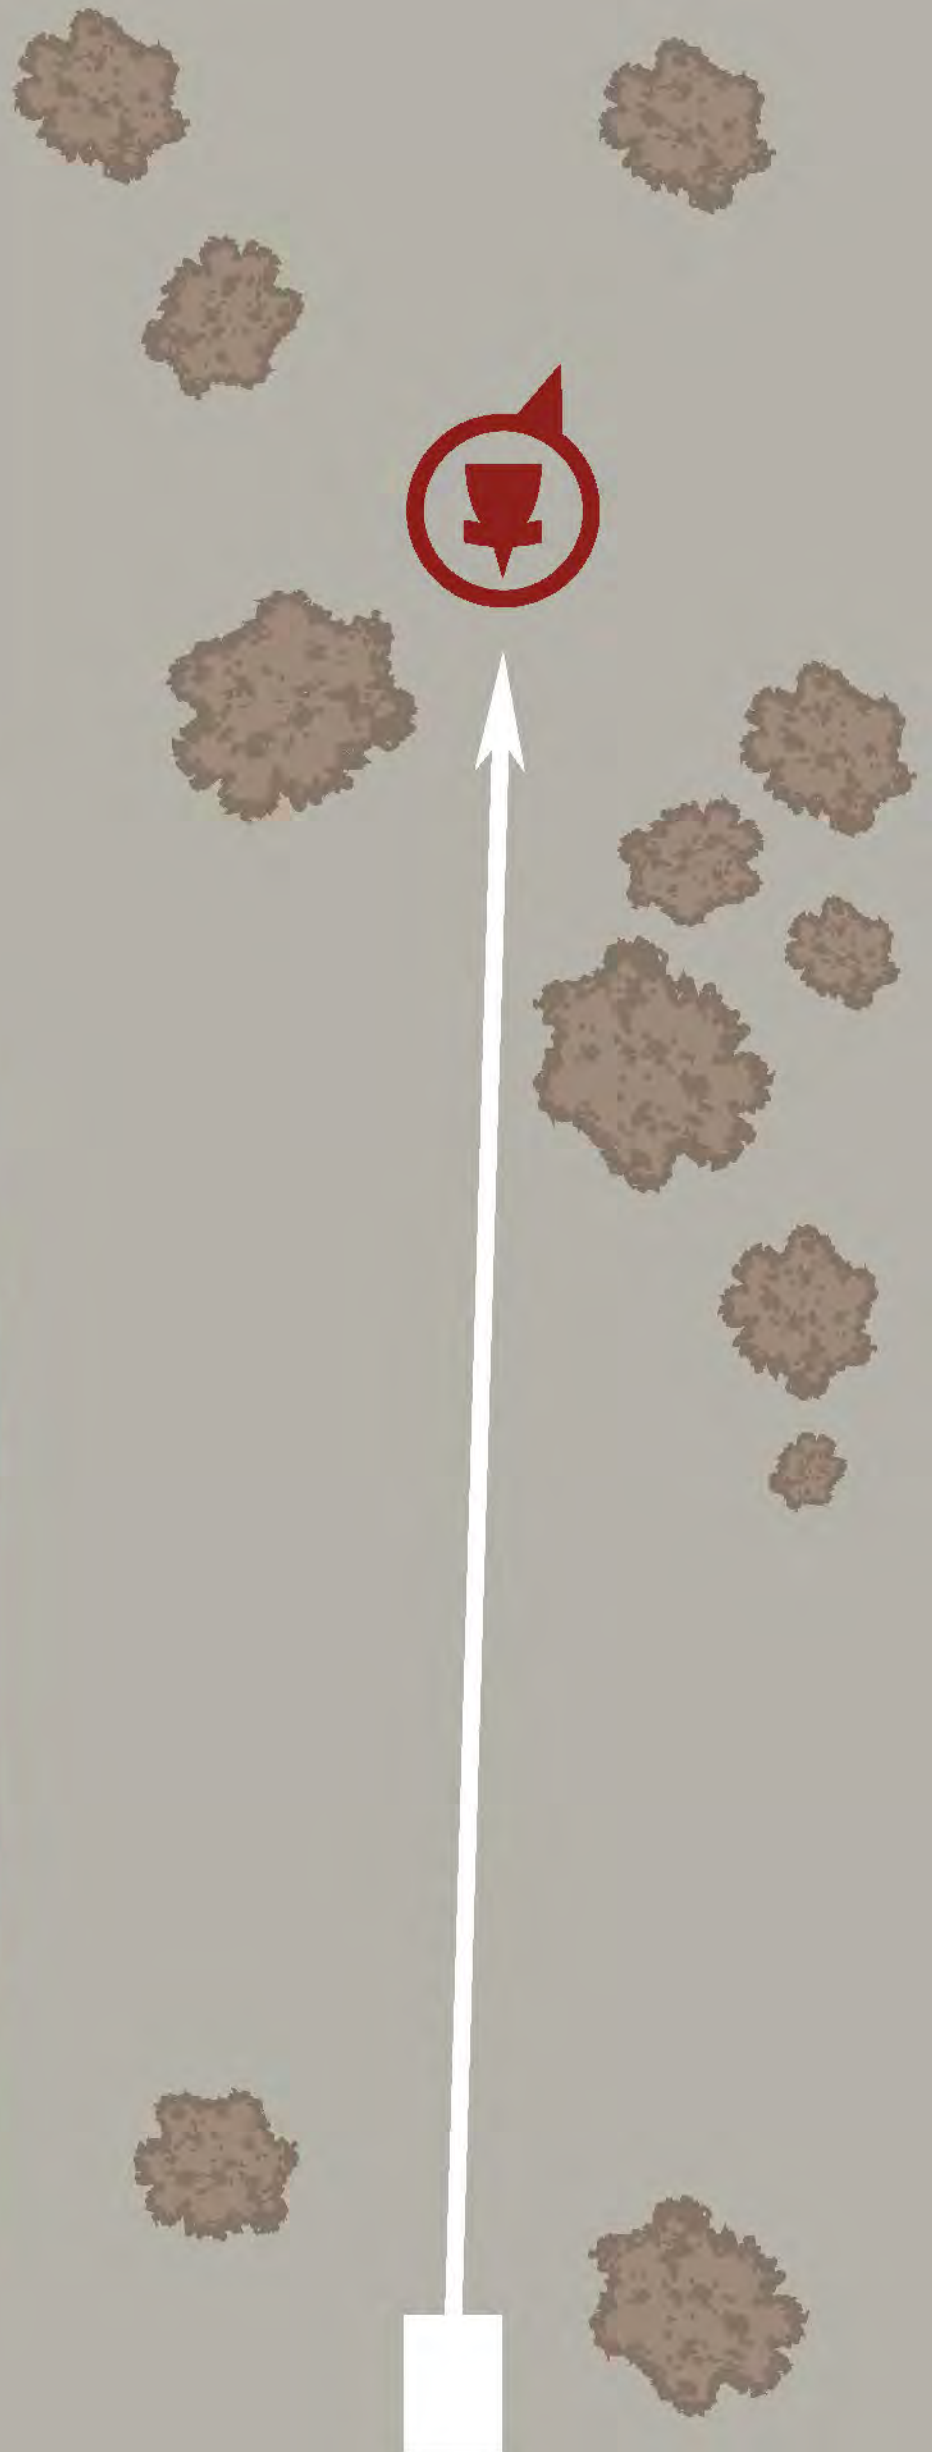

1

RED MOUNTAIN
SOUTH DISC GOLF COURSE

PAR 3
PRO
414 FT

PAR 3
AM
349 FT

Sidewalk right, painted line left & beyond is OB. Group of trees surrounded by pink paint is a Mandatory Relief Area. (Players must play from the last place they were in bounds with NO Penalty, 806.04).

OB PRO
ONLY

OB PRO
ONLY

OB PRO
ONLY

Painted line left, right and past basket
and beyond are OB.
*AM - NO OB

7

PAR 5
PRO
951 FT

PAR 3
AM
391 FT

PRO - Painted line right and beyond is OB.
*AM - NO OB

8

PAR 3
PRO & AM
249 FT

OB

OB

OB

Fenceline right and beyond is OB.
(straight line between posts)

9

PAR 3
PRO & AM
371 FT

OB

OB

OB

Fenceline right and beyond is OB.
(straight line between posts)

10

PAR 3
PRO & AM
360 FT

No Out of Bounds

11