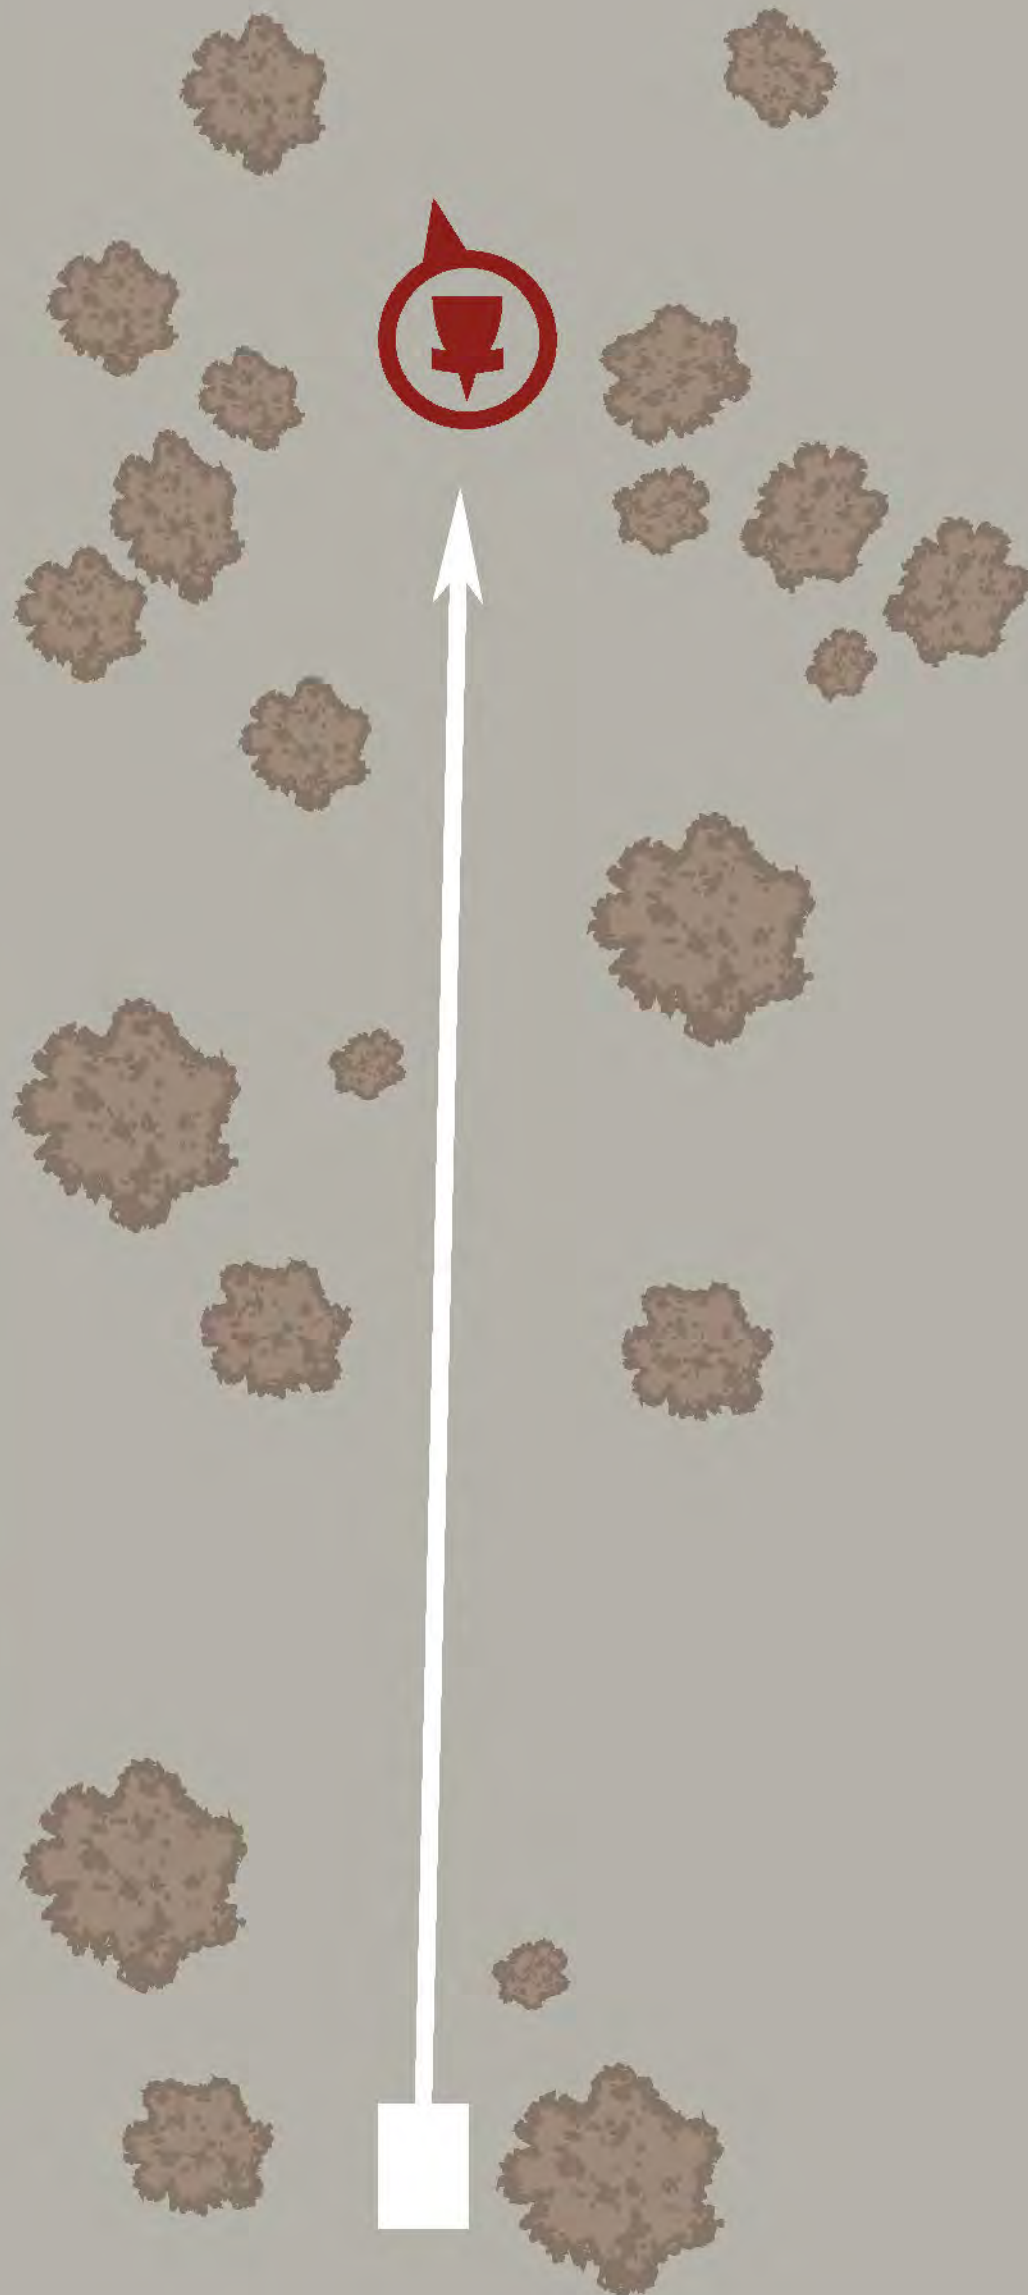

3

PAR 3
PRO & AM
335 FT

Curb and beyond are OB.