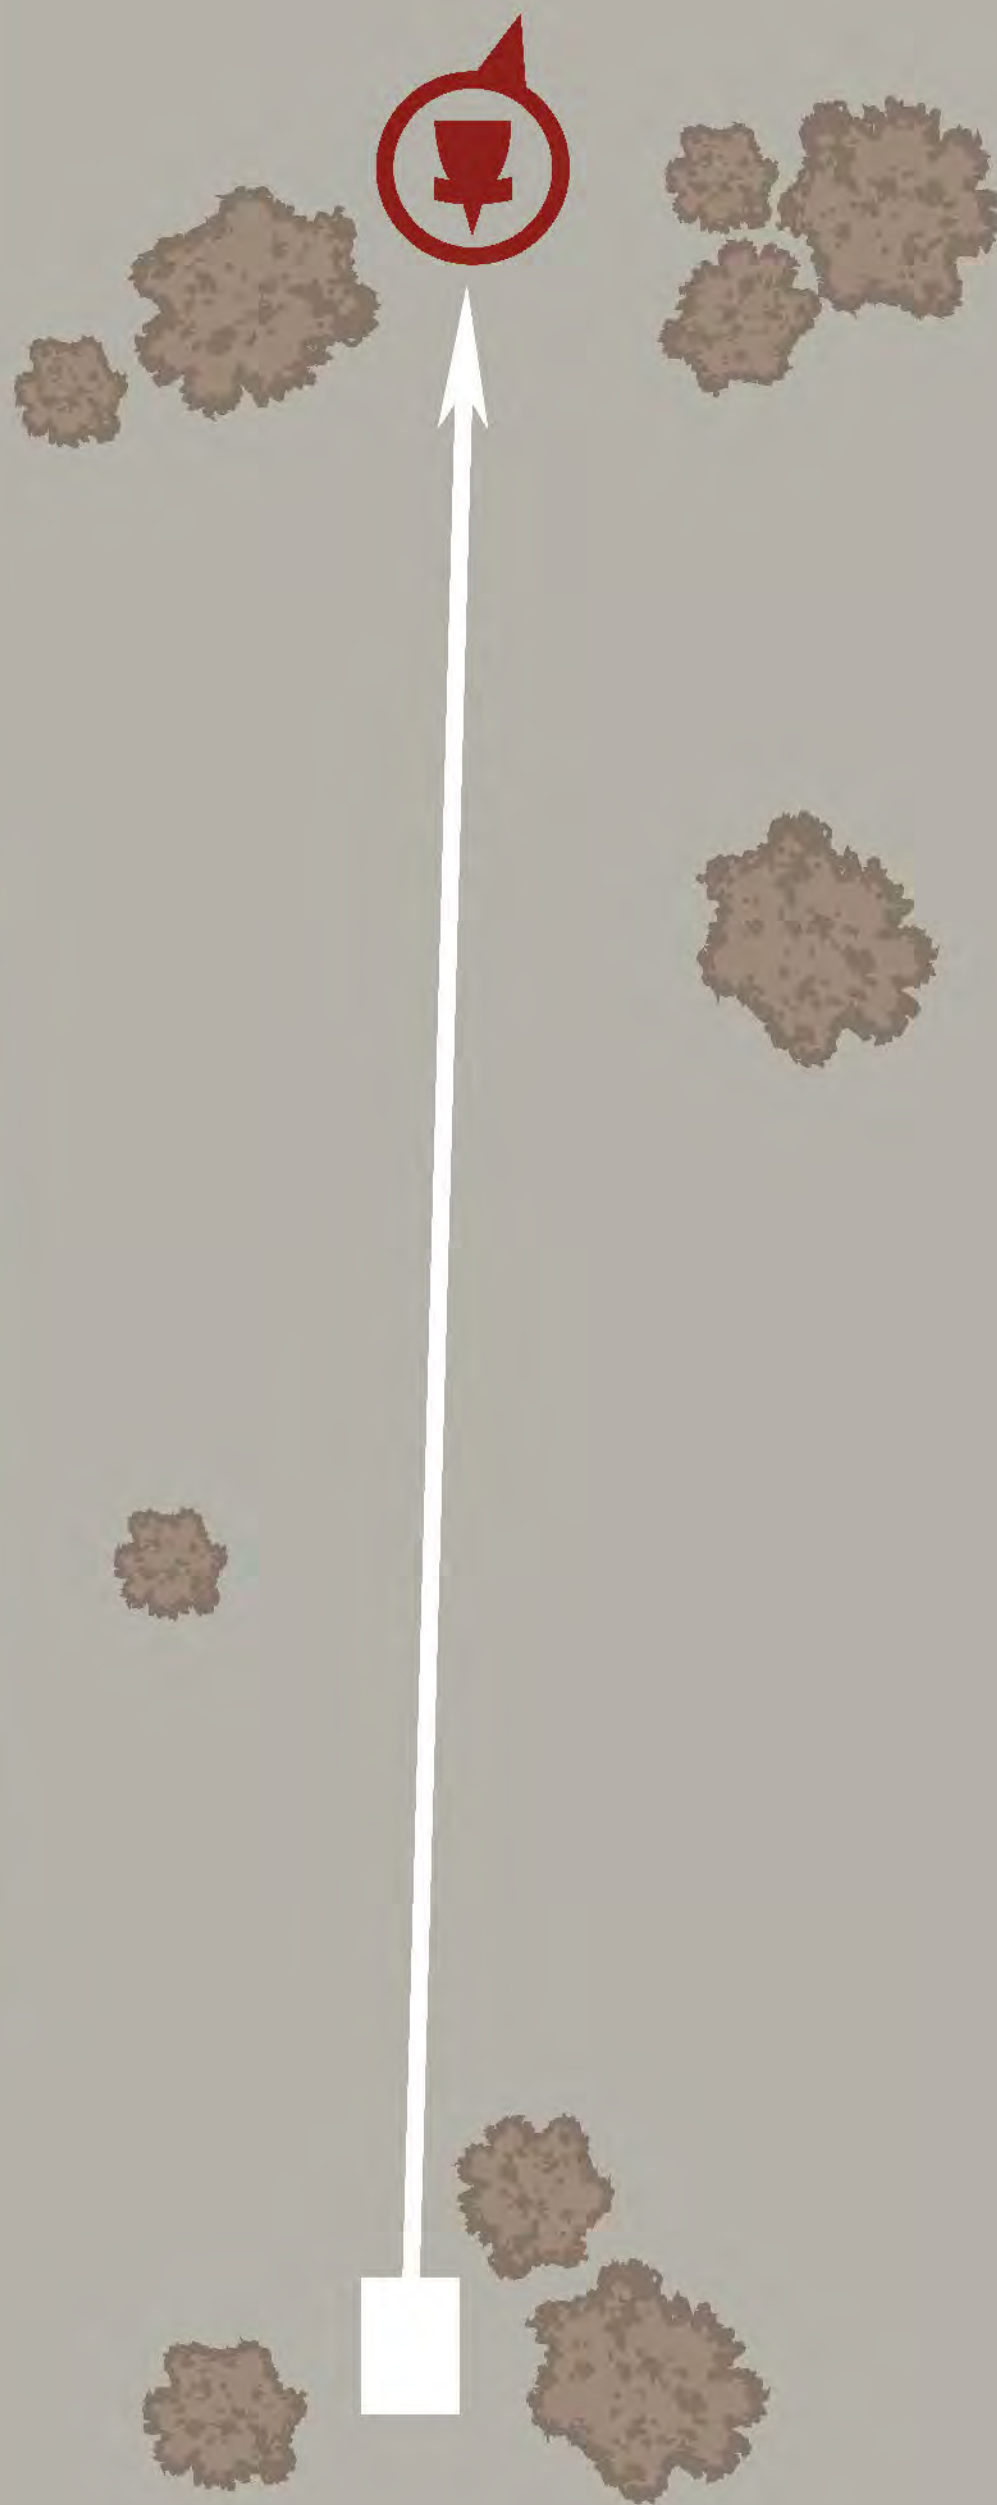

OB PRO
ONLY

OB PRO
ONLY

OB PRO
ONLY

Painted line left, right and past basket
and beyond are OB.
*AM - NO OB

7

PAR 5
PRO
951 FT

PAR 3
AM
391 FT

PRO - Painted line right and beyond is OB.
*AM - NO OB

OB

OB

OB

Fenceline right and beyond is OB.
(straight line between posts)

10

PAR 3
PRO & AM
360 FT

No Out of Bounds

11

PAR 3
PRO & AM
346 FT

No Out of Bounds

12

PAR 3
PRO & AM
400 FT

OB

OB

OB

Fenceline right, past basket
and beyond is OB.