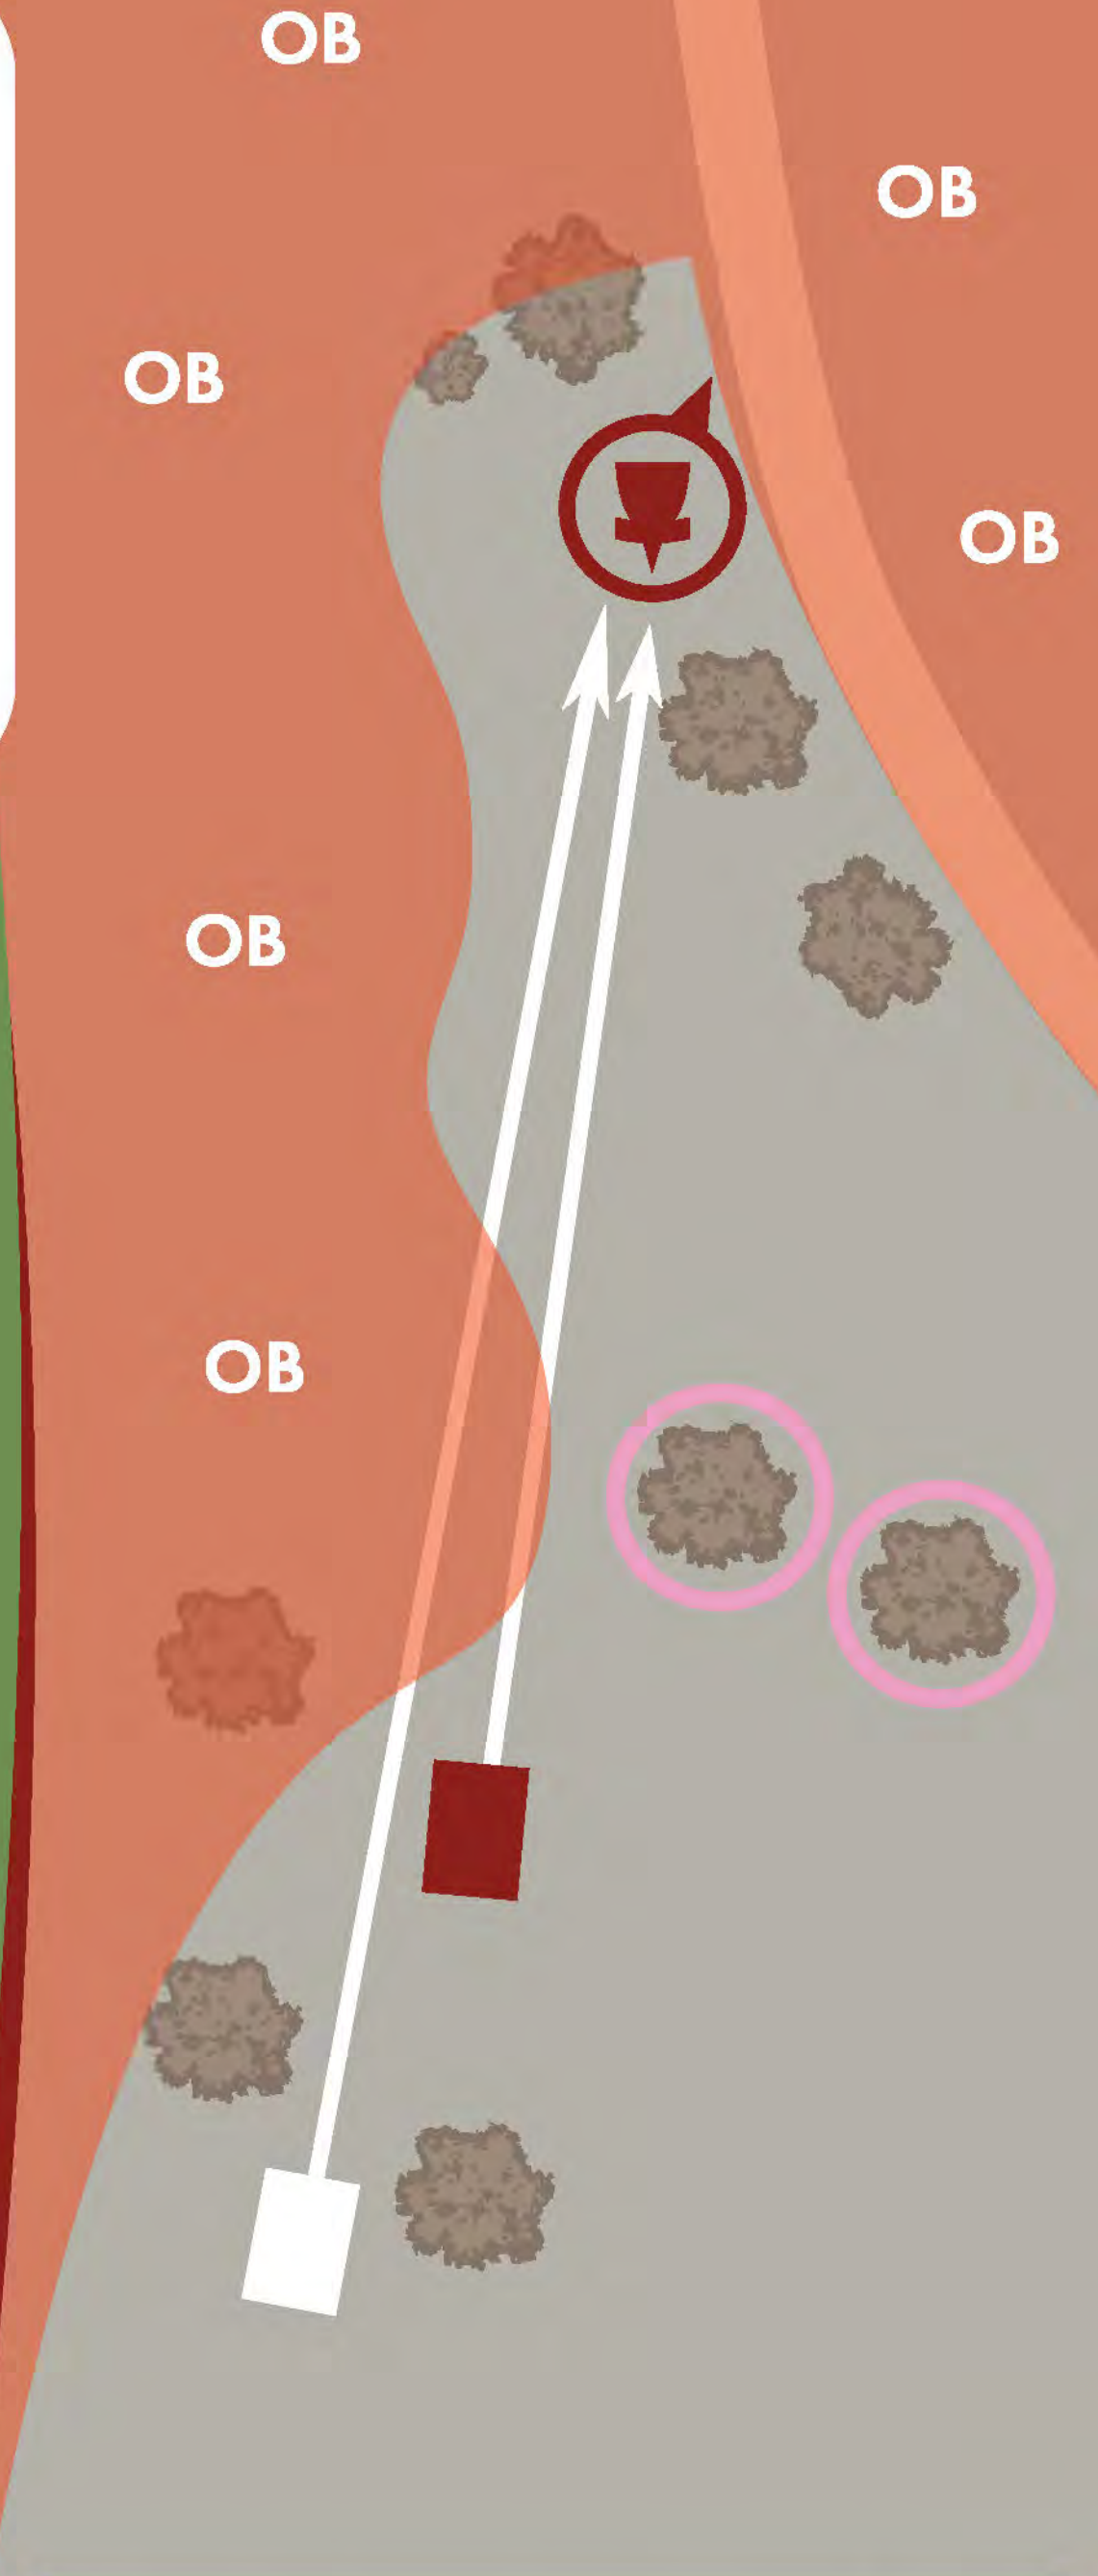

1

RED MOUNTAIN
SOUTH DISC GOLF COURSE

PAR 3
PRO
414 FT

PAR 3
AM
349 FT

Sidewalk right, painted line left & beyond is OB. Group of trees surrounded by pink paint is a Mandatory Relief Area. (Players must play from the last place they were in bounds with NO Penalty, 806.04).

2

PAR 3
PRO & AM
276 FT

OB

OB

OB

Painted line left, past basket
and beyond are OB.

OB

3