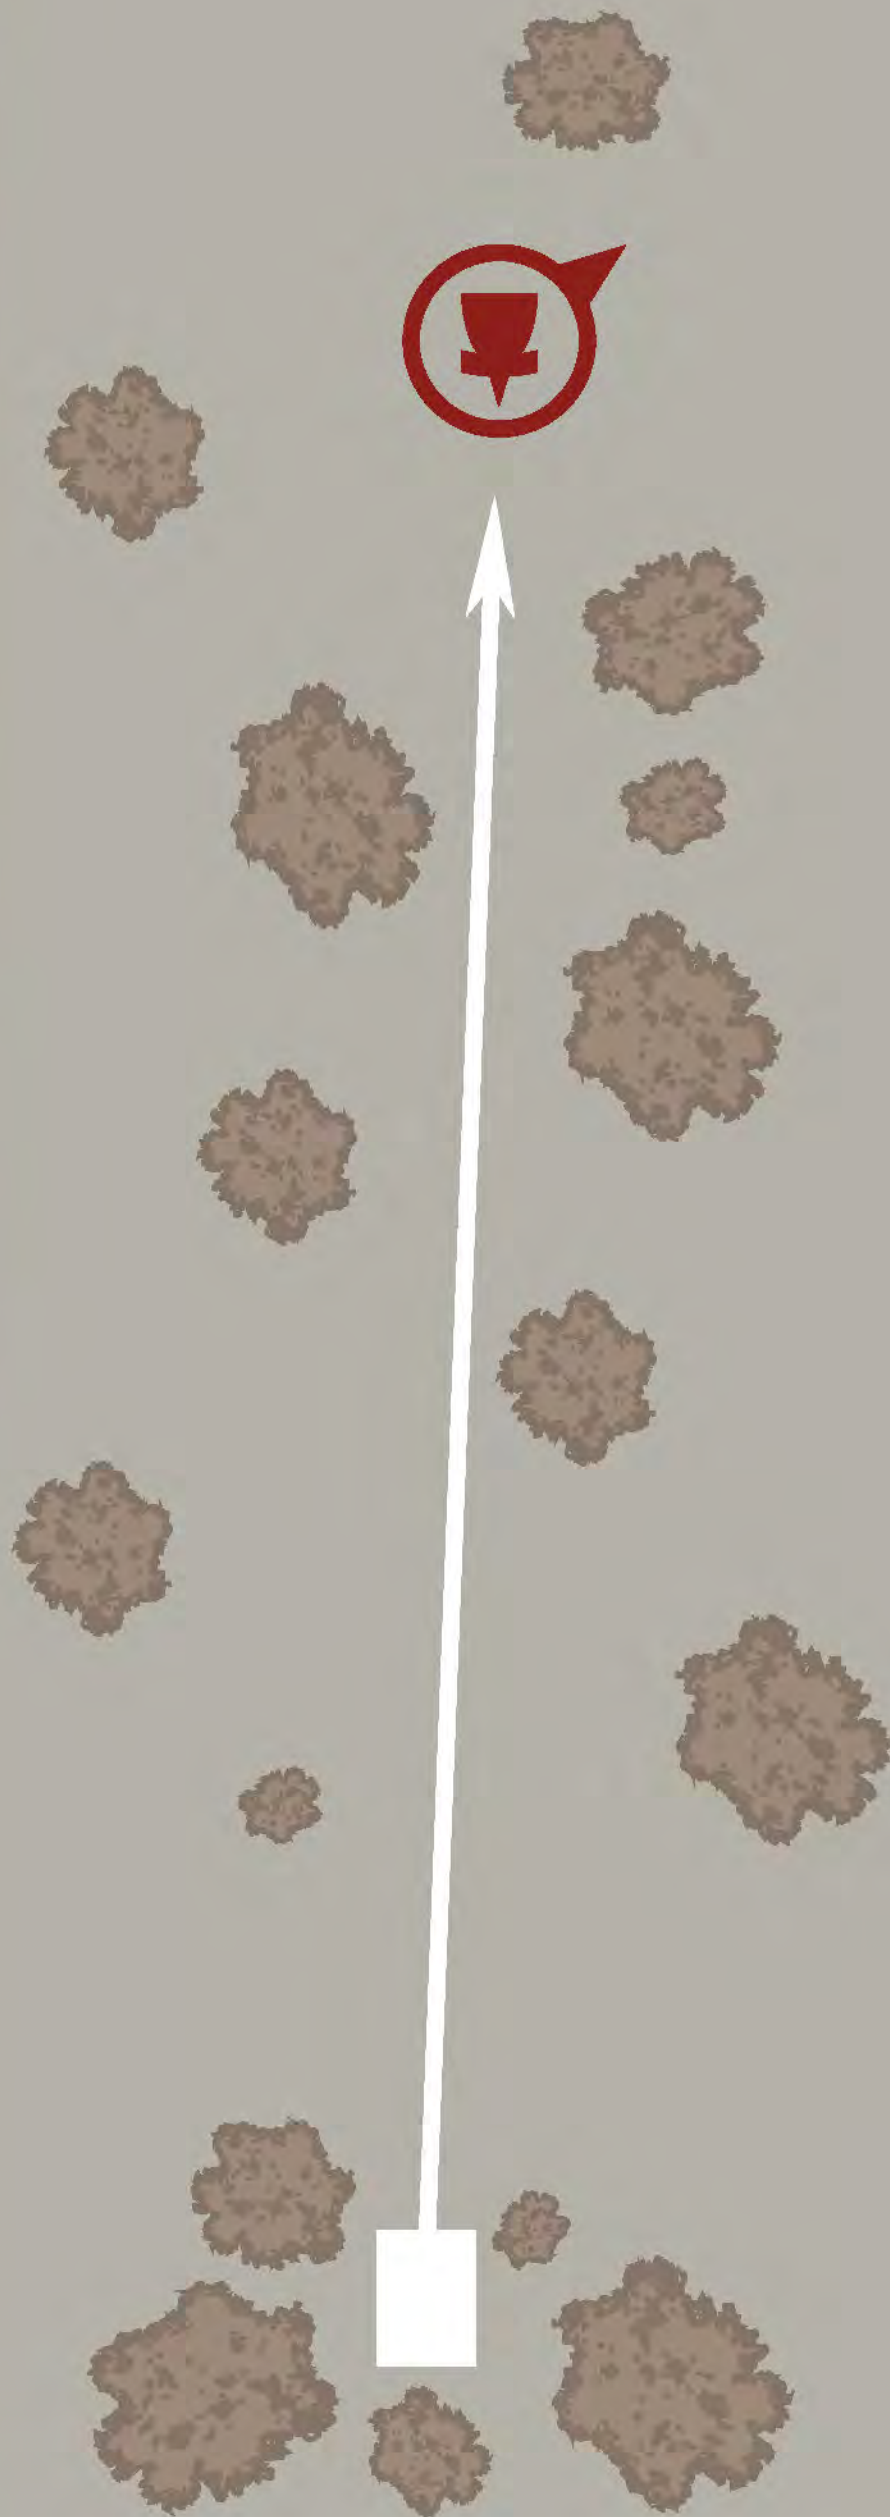

1

RED MOUNTAIN
SOUTH DISC GOLF COURSE

PAR 3
PRO
414 FT

PAR 3
AM
349 FT

Sidewalk right, painted line left & beyond is OB. Group of trees surrounded by pink paint is a Mandatory Relief Area. (Players must play from the last place they were in bounds with NO Penalty, 806.04).

Painted line left and beyond is OB.

6

RED MOUNTAIN
SOUTH DISC GOLF COURSE

PAR 4
PRO
604 FT

PAR 3
AM
290 FT

OB PRO
ONLY

OB PRO
ONLY

OB PRO
ONLY

OB PRO
ONLY

OB PRO
ONLY

OB PRO
ONLY

Painted line left, right and past basket
and beyond are OB.
*AM - NO OB

7

PAR 5
PRO
951 FT

PAR 3
AM
391 FT

PRO - Painted line right and beyond is OB.
*AM - NO OB